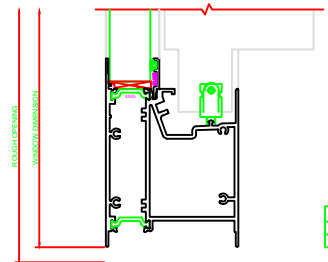

200 SILL
SERIES: 3500

201 SILL
SERIES: 3500