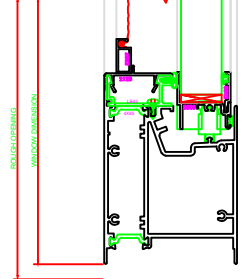

200 SILL
SERIES: 3500