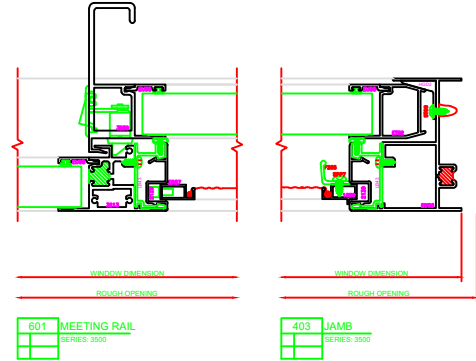

601 MEETING RAIL
SERIES: 3500

403 JAMB
SERIES: 3500